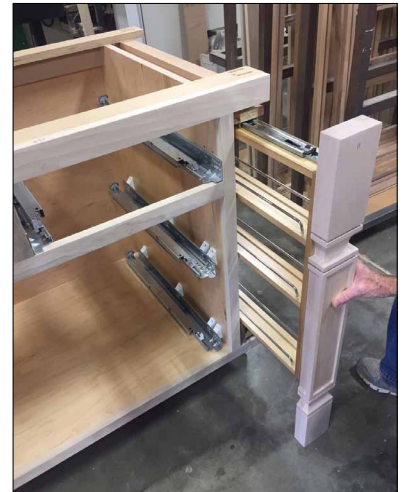

438 Series Wood Base Organizers

438-BC-3C

- Designed for full height base cabinets
- Can be trimmed to 26-3/8" height for custom cabinet construction
- Glides on top and bottom 100 lb. full extension slides for complete stability
- Shelves are adjustable
- Maple construction with chrome accents
- Can also be installed in frameless cabinet

Product Dimensions:
3" H x 23" D x 27-5/16" H

Installation methods

Compare with 432 Series:

	<u>432 Base Filler</u>	<u>438 Base Organizer</u>
Height	30"	27-5/16" trimmable to 26-3/8"
Shelves	4	3
Slides	3 (top, bottom 2 sides)	2 (top and bottom)