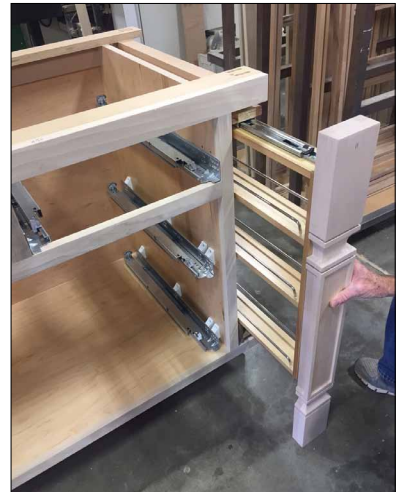

**438 Series Wood Base Organizers**

438-BC-3C

- 3" Width Unit Designed for full height 6" base cabinets
- Can be trimmed to 26-3/8" height for custom cabinet construction
- Glides on top and bottom 100 lb. full extension slides for complete stability
- Shelves are adjustable
- Maple construction with chrome accents
- Can also be installed in frameless cabinet

Product Dimensions:  
3" H x 23" D x 27-5/16" H

Installation methods

**Compare with 432 Series:**

	<u>432 Base Filler</u>	<u>438 Base Organizer</u>
Height	30"	27-5/16" trimmable to 26-3/8"
Shelves	4	3
Slides	3 (top, bottom 2 sides)	2 (top and bottom)