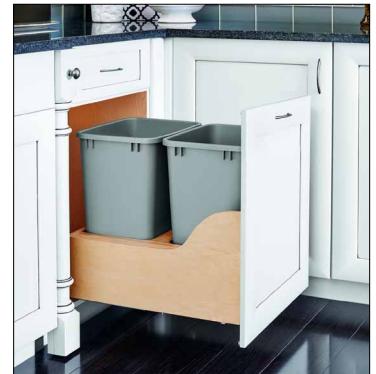

Tip-On Waste Container Kit

Push Open/Soft Close Kit for 4WCSC Series Waste Containers

- For Push-Open and Soft Close
- Features easy fingertip opening
- Kits for all standard depth waste containers, food storage and LEGRABOX units
- The extensive trigger range is ensured at all times
- The four-dimensional adjustment ensures a precise gap layout
- The integrated depth adjustment can be made tool-free using the adjustment wheel
- With a front gap of just 2.5 mm

For 4WCSC Bottom Mounts

No Door Hardware needed! The perfect mechanical solution for handle free waste container pull outs is now available in a kit for all standard depth waste containers. Simply add mechanism to concealed slides to allow easy fingertip opening.

<u>Code</u>	<u>Description</u>	<u>Dimensions</u>	<u>List/ea</u>
4WC-TOKIT-12	Tip-On Kit for 12" cabinet opening	3-1/2" W x 9" D x 1-3/4" H	\$ 55.86
4WC-TOKIT-15	Tip-On Kit for 15" cabinet opening	3-1/2" W x 9" D x 1-3/4" H	55.86
4WC-TOKIT-18	Tip-On Kit for 18" cabinet opening	3-1/2" W x 9" D x 1-3/4" H	55.86