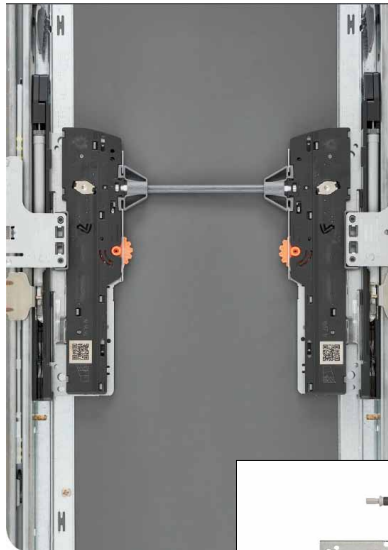

Tip-On Waste Container Kit

Push Open/Soft Close Kit for 4WCSC Series Waste Containers

- For Push-Open and Soft Close
- Features easy fingertip opening
- Kits for all standard depth waste containers, food storage and LEGRABOX units
- The extensive trigger range is ensured at all times
- The four-dimensional adjustment ensures a precise gap layout
- The integrated depth adjustment can be made tool-free using the adjustment wheel
- With a front gap of just 2.5 mm

For 4WCSC Bottom Mounts

No Door Hardware needed! The perfect mechanical solution for handle free waste container pull outs is now available in a kit for all standard depth waste containers. Simply add mechanism to concealed slides to allow easy fingertip opening.

<u>Code</u>	<u>Description</u>	<u>Dimensions</u>	<u>List/ea</u>
4WC-TOKIT-12	Tip-On Kit for 12" cabinet opening	3-1/2" W x 9" D x 1-3/4" H	\$ 55.86
4WC-TOKIT-15	Tip-On Kit for 15" cabinet opening	3-1/2" W x 9" D x 1-3/4" H	55.86
4WC-TOKIT-18	Tip-On Kit for 18" cabinet opening	3-1/2" W x 9" D x 1-3/4" H	55.86