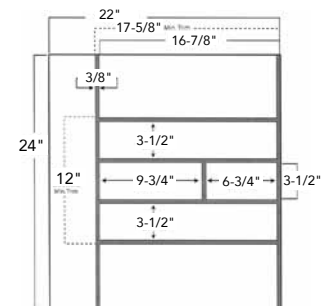

Wood Tray Inserts: New Shallow Heights

WOOD CUTLERY TRAY INSERT

4WCT-1 (pg 1662 MP Cat)

4WCT-1SH

- Made of Maple Hardwood
- Simple Drop-in Installation
- Available in two widths that may be trimmed to fit various drawer sizes
- Now available in shallow heights: 2-3/8"

4WCT-3

4WCT-1

Code	Size	List/ea
4WCT-1	14-5/8" W x 22" D x 2-7/8" H trimmable to 8-3/4" W x 15-1/2" D	\$ 41.00
4WCT-3	20-5/8" W x 22" D x 2-7/8" H trimmable to 14-1/4" W x 15-1/2" D	53.88
4WCT-1SH	14-5/8" W x 22" D x 2-3/8" H trimmable to 8-3/4" W x 15-1/2" D	40.38
4WCT-3SH	20-5/8" W x 22" D x 2-3/8" H trimmable to 14-1/4" W x 15-1/2" D	52.89

WOOD UTILITY TRAY INSERT

4WUT-1 (pg 1662 MP Cat)

4WUT-1SH

4WUT-1

4WUT-3

- Made of Maple Hardwood
- Simple Drop-in Installation
- Available in two widths that may be trimmed to fit various drawer sizes
- Now available in shallow heights: 2-3/8"

Code	Size	List/ea
4WUT-1	18-1/2" W x 22" D x 2-7/8" H	\$ 41.00
4WUT-3	24" W x 22" D x 2-7/8" H	53.88
4WUT-1SH	18-1/2" W x 22" D x 2-3/8" H	40.38
4WUT-3SH	24" W x 22" D x 2-3/8" H	52.89