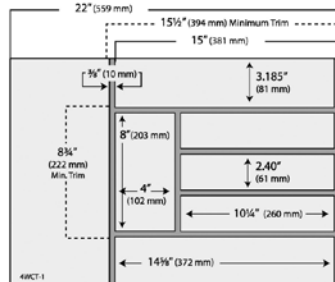

Wood Tray Inserts: New Shallow Heights

WOOD CUTLERY TRAY INSERT

4WCT-1 (pg 1662 MP Cat)

4WCT-1SH

- Made of Maple Hardwood
- Simple Drop-in Installation
- Available in two widths that may be trimmed to fit various drawer sizes
- Now available in shallow heights: 2-3/8"

4WCT-3

4WCT-1

Code	Size	List/ea
4WCT-1	14-5/8" W x 22" D x 2-7/8" H trimmable to 8-3/4" W x 15-1/2" D	\$ 41.00
4WCT-3	20-5/8" W x 22" D x 2-7/8" H trimmable to 14-1/4" W x 15-1/2" D	53.88
4WCT-1SH	14-5/8" W x 22" D x 2-3/8" H trimmable to 8-3/4" W x 15-1/2" D	40.38
4WCT-3SH	20-5/8" W x 22" D x 2-3/8" H trimmable to 14-1/4" W x 15-1/2" D	52.89

WOOD UTILITY TRAY INSERT

4WUT-1 (pg 1662 MP Cat)

4WUT-1SH

4WUT-1

4WUT-3

- Made of Maple Hardwood
- Simple Drop-in Installation
- Available in two widths that may be trimmed to fit various drawer sizes
- Now available in shallow heights: 2-3/8"

Code	Size	List/ea
4WUT-1	18-1/2" W x 22" D x 2-7/8" H	\$ 41.00
4WUT-3	24" W x 22" D x 2-7/8" H	53.88
4WUT-1SH	18-1/2" W x 22" D x 2-3/8" H	40.38
4WUT-3SH	24" W x 22" D x 2-3/8" H	52.89