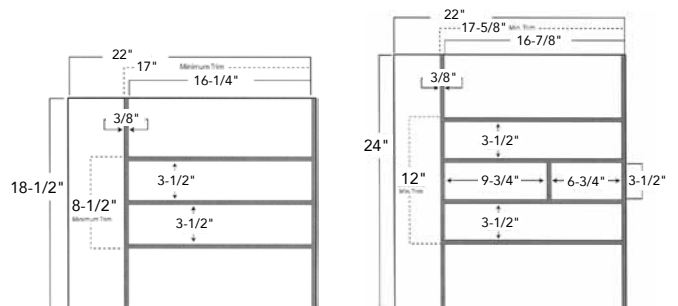

Wood Tray Inserts: New Shallow Heights

WOOD CUTLERY TRAY INSERT

4WCT-1 (pg 1662 MP Cat)

4WCT-1SH

- Made of Maple Hardwood
- Simple Drop-in Installation
- Available in two widths that may be trimmed to fit various drawer sizes
- Now available in shallow heights: 2-3/8"

4WCT-3

4WCT-1

Code	Size	List/ea
4WCT-1	14-5/8" W x 22" D x 2-7/8" H trimmable to 8-3/4" W x 15-1/2" D	\$ 41.00
4WCT-3	20-5/8" W x 22" D x 2-7/8" H trimmable to 14-1/4" W x 15-1/2" D	53.88
4WCT-1SH	14-5/8" W x 22" D x 2-3/8" H trimmable to 8-3/4" W x 15-1/2" D	40.38
4WCT-3SH	20-5/8" W x 22" D x 2-3/8" H trimmable to 14-1/4" W x 15-1/2" D	52.89

WOOD UTILITY TRAY INSERT

4WUT-1 (pg 1662 MP Cat)

4WUT-1SH

4WUT-1

4WUT-3

- Made of Maple Hardwood
- Simple Drop-in Installation
- Available in two widths that may be trimmed to fit various drawer sizes
- Now available in shallow heights: 2-3/8"

Code	Size	List/ea
4WUT-1	18-1/2" W x 22" D x 2-7/8" H	\$ 41.00
4WUT-3	24" W x 22" D x 2-7/8" H	53.88
4WUT-1SH	18-1/2" W x 22" D x 2-3/8" H	40.38
4WUT-3SH	24" W x 22" D x 2-3/8" H	52.89