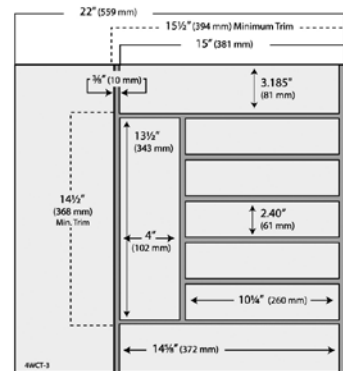

Wood Tray Inserts: New Shallow Heights

WOOD CUTLERY TRAY INSERT

4WCT-1 (pg 1662 MP Cat)

4WCT-1SH

- Made of Maple Hardwood
- Simple Drop-in Installation
- Available in two widths that may be trimmed to fit various drawer sizes
- Now available in shallow heights: 2-3/8"

4WCT-3

4WCT-1

Code	Size	List/ea
4WCT-1	14-5/8" W x 22" D x 2-7/8" H trimmable to 8-3/4" W x 15-1/2" D	\$ 41.00
4WCT-3	20-5/8" W x 22" D x 2-7/8" H trimmable to 14-1/4" W x 15-1/2" D	53.88
4WCT-1SH	14-5/8" W x 22" D x 2-3/8" H trimmable to 8-3/4" W x 15-1/2" D	40.38
4WCT-3SH	20-5/8" W x 22" D x 2-3/8" H trimmable to 14-1/4" W x 15-1/2" D	52.89

WOOD UTILITY TRAY INSERT

4WUT-1 (pg 1662 MP Cat)

4WUT-1SH

4WUT-1

4WUT-3

- Made of Maple Hardwood
- Simple Drop-in Installation
- Available in two widths that may be trimmed to fit various drawer sizes
- Now available in shallow heights: 2-3/8"

Code	Size	List/ea
4WUT-1	18-1/2" W x 22" D x 2-7/8" H	\$ 41.00
4WUT-3	24" W x 22" D x 2-7/8" H	53.88
4WUT-1SH	18-1/2" W x 22" D x 2-3/8" H	40.38
4WUT-3SH	24" W x 22" D x 2-3/8" H	52.89