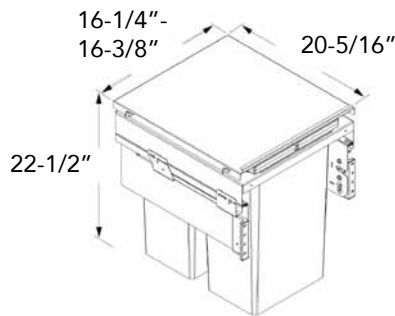

### Envi Space XX Pro (formerly OKO XXLiner)

- Now available in a 3-bin unit
- Large capacity in a small cabinet
- Installation depth: min. 20-5/16"
- Installation height: min. 22-7/8"
- Integral 3-D front adjustment, soft-closing and self-closing. Slide is smooth rack & pinion design
- Metal frame is silver powder coat finish
- Additional storage available using powder-coated roll-out lid

### Cabinet Dimensions

**90005908**  
2 Bins

**90005906**  
3 Bins

Code	Description	List/ea
90005908	ENVI Space XX, 18" with 2 x 37 qt bins	\$ 424.62

90005906	ENVI Space XX, 24" with 2 x 37 qt bins, and 1 x 22 qt bin	435.00
----------	---	--------

### Product Dimensions

Front

**90005908**  
2 Bins

Front

**90005906**  
3 Bins