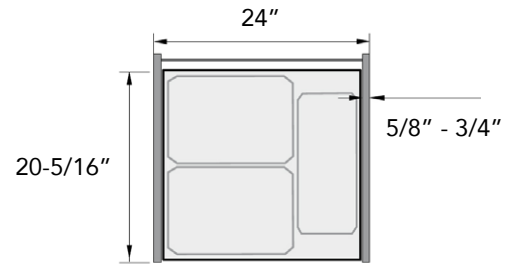

### Envi Space XX Pro (formerly OKO XXLiner)

- Now available in a 3-bin unit
- Large capacity in a small cabinet
- Installation depth: min. 20-5/16"
- Installation height: min. 22-7/8"
- Integral 3-D front adjustment, soft-closing and self-closing. Slide is smooth rack & pinion design
- Metal frame is silver powder coat finish
- Additional storage available using powder-coated roll-out lid

### Cabinet Dimensions

**90005908**  
2 Bins

**90005906**  
3 Bins

Code	Description	List/ea
90005908	ENVI Space XX, 18" with 2 x 37 qt bins	\$ 424.62

90005906	ENVI Space XX, 24" with 2 x 37 qt bins, and 1 x 22 qt bin	435.00
----------	---	--------

### Product Dimensions

Front

**90005908**  
2 Bins

Front

**90005906**  
3 Bins