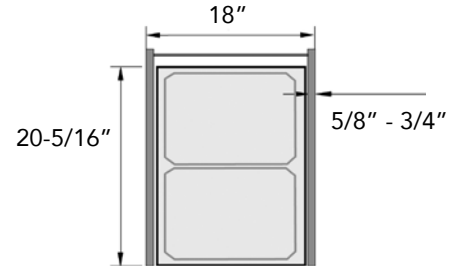

### Envi Space XX Pro (formerly OKO XXLiner)

- Now available in a 3-bin unit
- Large capacity in a small cabinet
- Installation depth: min. 20-5/16"
- Installation height: min. 22-7/8"
- Integral 3-D front adjustment, soft-closing and self-closing. Slide is smooth rack & pinion design
- Metal frame is silver powder coat finish
- Additional storage available using powder-coated roll-out lid

### Cabinet Dimensions

**90005908**  
2 Bins

**90005906**  
3 Bins

Code	Description	List/ea
90005908	ENVI Space XX, 18" with 2 x 37 qt bins	\$ 424.62

90005906	ENVI Space XX, 24" with 2 x 37 qt bins, and 1 x 22 qt bin	435.00
----------	---	--------

### Product Dimensions

Front

**90005908**  
2 Bins

Front

**90005906**  
3 Bins