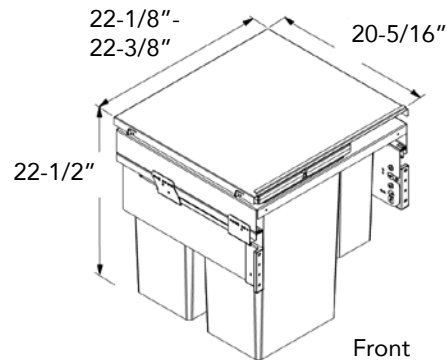

### Envi Space XX Pro (formerly OKO XXLiner)

- Now available in a 3-bin unit
- Large capacity in a small cabinet
- Installation depth: min. 20-5/16"
- Installation height: min. 22-7/8"
- Integral 3-D front adjustment, soft-closing and self-closing. Slide is smooth rack & pinion design
- Metal frame is silver powder coat finish
- Additional storage available using powder-coated roll-out lid

### Cabinet Dimensions

**90005908**  
2 Bins

**90005906**  
3 Bins

Code	Description	List/ea
90005908	ENVI Space XX, 18" with 2 x 37 qt bins	\$ 424.62

90005906	ENVI Space XX, 24" with 2 x 37 qt bins, and 1 x 22 qt bin	435.00
----------	---	--------

### Product Dimensions

Front

**90005908**  
2 Bins

Front

**90005906**  
3 Bins