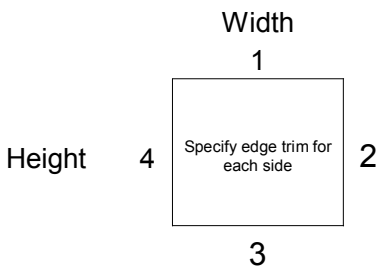

Ship To \_\_\_\_\_  
 Address \_\_\_\_\_  
 City \_\_\_\_\_ State/Zip \_\_\_\_\_  
 Contact \_\_\_\_\_ Tel \_\_\_\_\_

Qty	Width	Height	Door Color	Grain	Edge 1	Edge 2	Edge 3	Edge 4	Notes:

**Minimum panel size for Edgebanding: 6"**  
**Maximum panel size for Edgebanding: 107.5" x 47.5"**