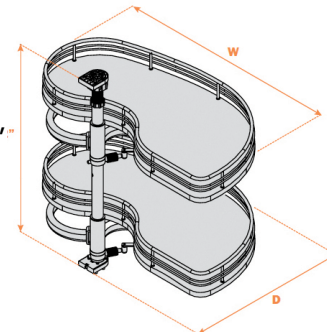

**SALICE** KITCHEN SPACE ORGANIZERS

Update July 2017  
New Size

**Fly Moon**

LH shown

**New Size**

- Shelves pull out independently
- Easy to Install
- Height adjustable shaft: 26" - 32"
- Maple melamine tray bottoms with Champagne railing
- Load Cap: 44 lbs /shelf
- Order Shelf set and hardware separately, choose Right or Left
- Standard and Soft Close versions available

Code	Hand	Min. Opening	Depth	Width
FLY40CH-R	RH	13-5/8"	16-1/32"	29"
FLY40CH-L	LH	13-5/8"	16-1/32"	29"
FLY45CH-R	RH	16"	17-3/8"	32-3/16"
FLY45CH-L	LH	16"	17-3/8"	32-3/16"
<b>FLY60CH-R</b>	<b>RH</b>	<b>21"</b>	<b>18-3/4"</b>	<b>38-7/16"</b>
<b>FLY60CH-L</b>	<b>LH</b>	<b>21"</b>	<b>18-3/4"</b>	<b>38-7/16"</b>

26" - 32"  
height

**YouTube** See video at MacMurrayPacific.com

Order 1 Shelf Set & 1 Hardware Set

Code	Description	List/ea
FLY40CH-L or R	2 shelf set, Fly Moon, 29" W RH or LH	\$ 315
FLY45CH-L or R	2 shelf set, Fly Moon, 32" W RH or LH	315
<b>FLY60CH-L or R</b>	<b>2 shelf set, Fly Moon, 38" W RH or LH</b>	<b>388</b>
FLY-LH or RH	Standard Hardware Set, RH or LH	340
FLY-LH or RH-SC	Soft Close Hardware Set, RH or LH	445
<b>FLY-RH-SC-60</b>	<b>Soft Close Hardware Set, RH for FLY60CH-R 38" W Shelf Set</b>	<b>450</b>
<b>FLY-RH-SC-60</b>	<b>Soft Close Hardware Set, LH for FLY60CH-L 38" W Shelf Set</b>	<b>450</b>