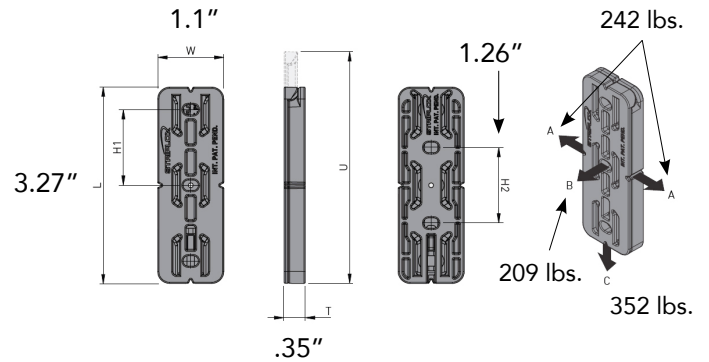

by Joinlox

Sales Bulletin
Feb 2018

Striplox Connectors

Striplox Concealed Connectors are used on solid timber, MDF, composite panels, aluminium and more. Striplox is easy to install, adjustable, and made from durable, heat stabilized glass reinforced nylon. With unparalleled strength Striplox will meet all required needs in numerous applications.

Aesthetically, Striplox replaces visible screws, brackets, fittings and connectors to provide leading edge design solutions. They can be surface or recessed mounted in either vertical or horizontal positions.

Units	Dimensions						Indic. Load Capacity		
	W	L	T	U	H1	H2	A	B	C
Metric (mm/kg)	28	83	9	98	32	32	110	95	160
Imperial (in/lb)	1.10	3.27	0.35	3.86	1.26	1.26	242	209	352

Striplox Pro 55

Same design as the Pro 23 but with a larger size for extra heavy duty requirements and a larger load capacity. Create unique key design elements such as feature batten ceiling designs, mantle piece installations plus numerous structural innovations. The reusable capabilities of the Pro 55 provide endless possibilities.

Units	Dimensions						Indic. Load Capacity		
	W	L	T	U	H1	H2	A	B	C
Metric (mm/kg)	45	126	12.8	142	32	32	200	106	200
Imperial (in/lb)	1.77	4.96	0.5	5.59	1.26	1.26	440	233	440

continued

by Joinlox

Striplox Connectors *continued*