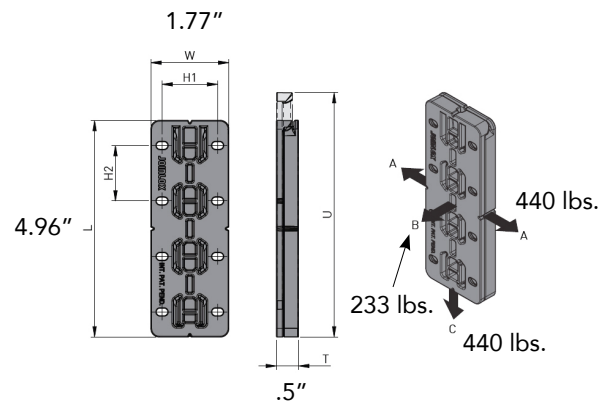

Striplox Pro 23

Ideal for installing modern timber battens, hanging cabinets, floating shelves, bookcases, artwork frames, mirrors and other panels. Strong, versatile, with a wide range of uses. Has a narrow profile for tidy concealment.

Units	Dimensions						Indic. Load Capacity		
	W	L	T	U	H1	H2	A	B	C
Metric (mm/kg)	28	83	9	98	32	32	110	95	160
Imperial (in/lb)	1.10	3.27	0.35	3.86	1.26	1.26	242	209	352

Striplox Pro 55

Same design as the Pro 23 but with a larger size for extra heavy duty requirements and a larger load capacity. Create unique key design elements such as feature batten ceiling designs, mantle piece installations plus numerous structural innovations. The reusable capabilities of the Pro 55 provide endless possibilities.

Units	Dimensions						Indic. Load Capacity		
	W	L	T	U	H1	H2	A	B	C
Metric (mm/kg)	45	126	12.8	142	32	32	200	106	200
Imperial (in/lb)	1.77	4.96	0.5	5.59	1.26	1.26	440	233	440

continued

by Joinlox

Striplox Connectors *continued*