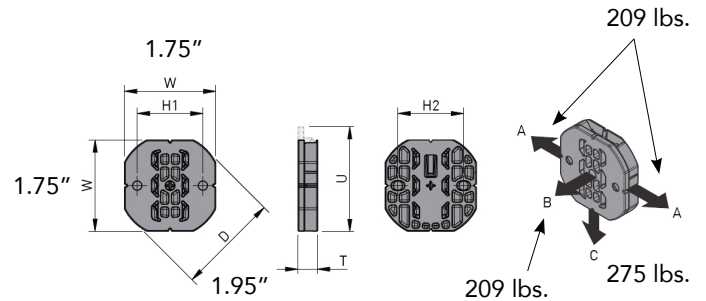

Units	Dimensions						Indic. Load Capacity		
	W	L	T	U	H1	H2	A	B	C
Metric (mm/kg)	45	126	12.8	142	32	32	200	106	200
Imperial (in/lb)	1.77	4.96	0.5	5.59	1.26	1.26	440	233	440

continued

by Joinlox

Striplox Connectors *continued*

Striplox Clip 50

Designed with some smaller precise applications in mind, this versatile and strong connecting system can be used in the tightest of places quickly and efficiently in commercial, architectural or domestic applications. It offers an advantage when being used on a less than perfectly square wall with its unique locking system and the option of permanent or reusable assembly. The locking key can also swivel for easy positioning.

Units	Dimensions						Indic. Load Capacity		
	W	D	T	U	H1	H2	A	B	C
Metric (mm/kg)	44.5	49.5	9.5	51	32	32	95	95	125
Imperial (in/lb)	1.75	1.95	0.37	2	1.26	1.26	209	209	275

Striplox Jigs

The range of jigs aids installation to save time by accurately marking fixing center points.