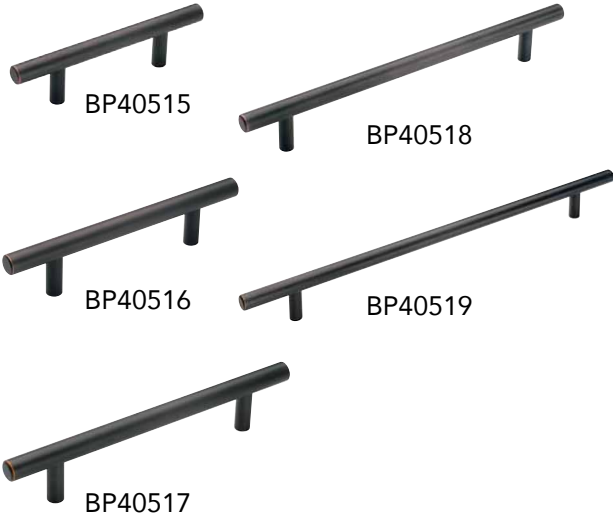

**SATIN NICKEL BAR PULLS**

- Satin Nickel blends with light or dark finishes
- 6" to 30" Lengths
- Solid Steel; Satin nickel finish

Code	C /C	Overall Length	Ctn	List/ea
P106-SN	3"	6"	100	\$ 6.48
P1096-SN	96mm	6"	100	6.98
P108-SN	5"	8"	50	7.94
P110-SN	7"	10"	50	8.02
P112-SN	9"	12"	50	9.20
P114-SN	11"	14"	30	9.98
P116-SN	13"	16"	30	11.73
P118-SN	15"	18"	30	13.60
P120-SN	17"	20"	30	14.22
P122-SN	19"	22"	25	12.96
P124-SN	21"	24"	20	14.95
P126-SN	23"	26"	20	15.53
P128-SN	25"	28"	20	16.55
P130-SN	27"	30"	20	18.97

**SUGATSUNE SOLID STAINLESS STEEL PULLS**

Special Order

Satin Stainless Steel. Supplied with screws.  
Pack: 25 each

Code	L	C	List/ea
1646*	4-5/8"	3-25/32"	\$ 16.20
1647*	5-15/16"	5-1/32"	17.00
1648*	7-3/16"	6-5/16"	18.00
1650*	8-7/16"	7-9/16"	19.50
1651*	12-3/8"	11-7/16"	22.00
1652*	13-7/16"	12-9/16"	23.00
1653*	14-5/16"	13-7/16"	24.70
1654*	16-5/16"	15-7/16"	28.00
1655*	20-1/4"	19-3/8"	29.50
1656*	24-3/16"	23-5/16"	33.30

**PULLS**

**AMEROCK BAR PULLS - Oil Rubbed Bronze**

All in Oil Rubbed Bronze Finish.

Code	Description	List/ea
BP40515-ORB	Bar Pull, 3" C/C	\$ 9.71
BP40516-ORB	Bar Pull, 96mm C/C (3.78")	10.80
BP40517-ORB	Bar Pull, 128mm C/C (5.04")	13.86
BP40518-ORB	Bar Pull, 192mm C/C (7.56")	15.95
BP40519-ORB	Bar Pull, 256mm C/C (10.08")	19.41