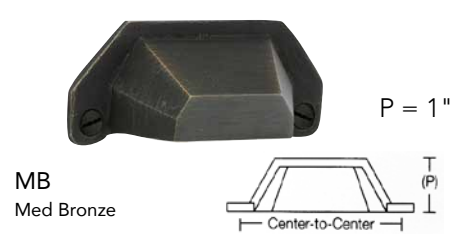

BIN PULL

MB
Med Bronze

Code	C/C	O/A	Ht	List/ea
86051-	3"	3-3/8"	1-1/2"	$ 15.80
86050-	4"	4-1/2"	1-5/8"	20.40

All Sandcast Bronze available in FB (Flat Black) and MB (Medium Bronze) finishes.

FB

MB