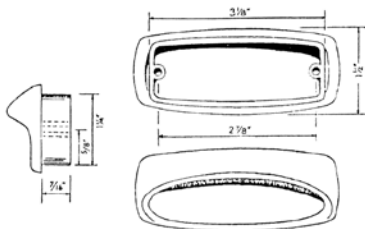

Recessed pull for all applications including lids, drawers, and doors. Plastic.

Size: 3-1/8" x 1-1/2" x 7/16" projection from mounting surface. With screws.

Code	Finish	Ctn	List/ea
1710-20BL	Black	100 ea.	$ 2.59
1710-20WH	White	100	1.99