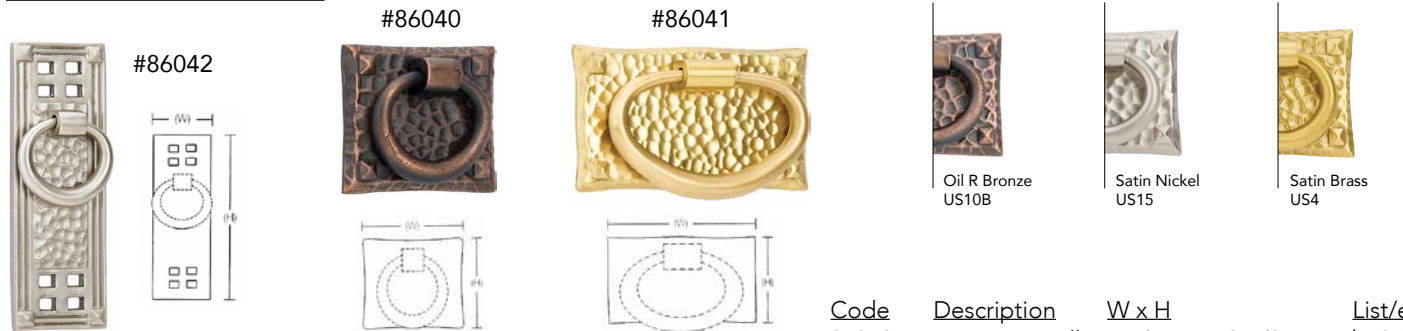

US10B  
Oil R Bronze

Code	D	P	List/ea
86037-	1-1/4"	1-1/4"	\$ 11.40
86213-	1-3/4"	1-1/2"	27.00

**SQUARE DIMPLED KNOB**

US4  
Satin Brass

Code	D	P	List/ea
86038-	1"	3/4"	\$ 10.20
86039-	1-1/4"	1"	11.40
86212-	1-3/4"	1-1/8"	27.40

**HAMMERED PULL**

US10B  
Oil R Bronze

Code	C/C	O/A	P	List/ea
86046-	3"	3-7/8"	1"	\$ 11.40
86047-	3-1/2"	4-3/8"	1"	12.40
86048-	4"	4-7/8"	1"	13.60

**MORTISE & TENON PULL**

US4  
Satin Brass and Copper

Code	C/C	O/A	P	List/ea
86043-	3"	3-3/8"	1-1/8"	\$ 15.80
86044-	3-1/2"	3-7/8"	1-1/8"	17.00
86045-	4"	4-3/8"	1-1/8"	18.00
86276-	6"	6-3/8"	1-1/8"	22.60

**HAMMERED BIN PULL**

US4  
Satin Brass

Code	C/C	O/A	Ht	P	List/ea
86049-	3"	3-1/2"	1-1/2"	1"	\$ 18.00

**HAMMERED RING PULLS**

Hammered Vertical Ring Pull  
US15 / Satin Nickel

Hammered Ring Pull  
US10B / Oil R Bronze