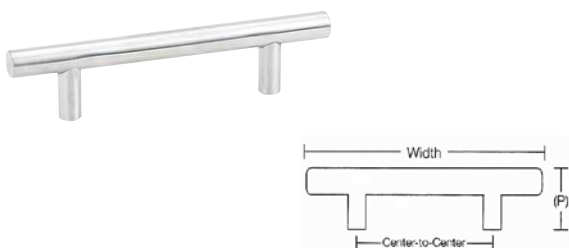

STAINLESS STEEL BAR PULLS

Code	C/C	O/A	P	List/ea
S62002SS	3"	5"	1-1/4"	$ 9.00
S62003SS	3-1/2"	5-1/2"	1-1/4"	10.20
S62004SS	4"	6-1/2"	1-1/4"	11.40
S62005SS	5"	7-1/2"	1-1/4"	12.40
S62006SS	6"	8-1/2"	1-1/4"	13.60
S62007SS	8"	10-1/2"	1-1/4"	15.80
S62008SS	10"	12-1/2"	1-1/4"	18.00
S62009SS	12"	14-1/2"	1-1/4"	20.40
S62010SS	16"	18-1/2"	1-1/4"	24.80
S62011SS	24"	26-1/2"	1-1/4"	31.60
S62012SS	28"	30-1/2"	1-1/4"	34.00
S62013SS	32"	34-1/2"	1-1/4"	38.60
S62014SS	36"	38-1/2"	1-1/4"	41.20