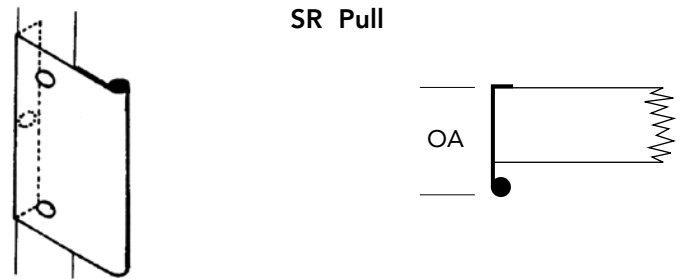

EDGE PULLS

TYDIX PULLS

TYDIX PULLS - All Special Order

Solid Brass

Please State the following information when ordering:

1. Desired Type (i.e., SR, SF, or SRO).
2. Roll Diameter: 1/4", 5/16", 3/8" or 1/2" are standard available roll diameters
3. Roll Length: 1-1/2" through 6"-- standard through 18"-- special
4. Thickness of Basic Drawer or Door (Screws will be located accordingly)
5. Thickness of any overlay (mirror, panel, etc.)
6. Clearance (if other than 1/2" std.)
7. Overall Dimension (OA) if important
8. Finish

NOTE: IT WOULD BE VERY HELPFUL TO INCLUDE A SKETCH

SR Pull

Type	Roll Dia x Length	Drawer Thickness	Finish	List/ea
SF	1/4" x 1-1/2"	3/4"	3, 26, 26D, 14	$ 56
SF	1/4" x 1-1/2"	3/4"	9, 10, 10B, 15	56
SR	1/4" x 1-1/2"	3/4"	3, 26, 26D, 14	56
SR	1/4" x 1-1/2"	3/4"	9, 10, 10B, 15	56
SRO	1/4" x 1-1/2"	3/4"	3, 26, 26D, 14	56
SRO	1/4" x 1-1/2"	3/4"	9, 10, 10B, 15	56

Other Roll Diameters and Lengths are available - Call for Quote.
For Rounded Roll Ends specify "RC" and add $ 1.20 to List price.