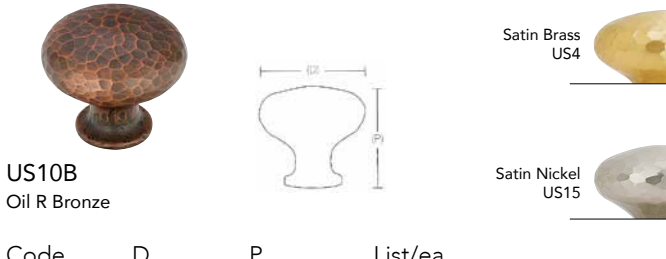

**RIBBON & REED BIN PULL**

US10B  
Oil R Bronze

Pol Chrome US26

Satin Nickel US15

Pewter US15A

French Antique US7

Pol Brass US3

Code	C/C	O/A	P	Ht	List/ea
86281-	3"	3-7/8"	1-1/8"	1-5/8"	\$ 15.80
86282-	4"	5-1/2"	1-1/4"	1-5/8"	20.40

Pol Brass US3

Pol Chrome US26

Back Plate for Pull  
US10B / Oil R Bronze

Code	C/C	O/A	W	List/ea
86294-	4"	6-3/4"	1-1/4"	\$ 15.80

**EMTEK® Arts & Crafts**

**SOLID BRASS KNOBS AND PULLS**

**ROUND DIMPLED KNOB**

US10B  
Oil R Bronze

Code	D	P	List/ea
86037-	1-1/4"	1-1/4"	\$ 11.40
86213-	1-3/4"	1-1/2"	27.00

**SQUARE DIMPLED KNOB**

US4  
Satin Brass

Code	D	P	List/ea
86038-	1"	3/4"	\$ 10.20
86039-	1-1/4"	1"	11.40
86212-	1-3/4"	1-1/8"	27.40

**HAMMERED PULL**

US10B  
Oil R Bronze

Code	C/C	O/A	P	List/ea
86046-	3"	3-7/8"	1"	\$ 11.40
86047-	3-1/2"	4-3/8"	1"	12.40
86048-	4"	4-7/8"	1"	13.60

**MORTISE & TENON PULL**

US4  
Satin Brass and Copper

Code	C/C	O/A	P	List/ea
86043-	3"	3-3/8"	1-1/8"	\$ 15.80
86044-	3-1/2"	3-7/8"	1-1/8"	17.00
86045-	4"	4-3/8"	1-1/8"	18.00
86276-	6"	6-3/8"	1-1/8"	22.60