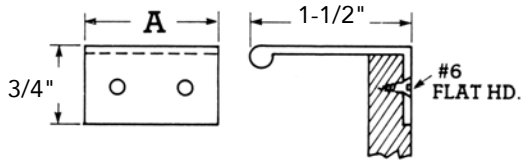

5

**TAB PULLS**

**MOCKETT TAB DRAWER PULLS**

Made of handcast steel. 1/ Ctn.

Proj: 1-1/2"  
Ht: 3/4"

Code	Finish	A (Length)	List/ea
DP3-21	Black Chrome	1-1/4"	\$ 22.46
DP3-26	Pol Chrome	1-1/4"	18.17
DP3-3	Pol Brass	1-1/4"	22.46
DP3-17	Satin Nickel	1-1/4"	22.76
DP3A-21	Black Chrome	3"	27.68
DP3A-26	Pol Chrome	3"	24.20
DP3A-3	Pol Brass	3"	27.68
DP3A-17	Satin Nickel	3"	30.07
DP3B-26	Pol Chrome	4"	26.85
DP3B-3	Pol Brass	4"	29.81
DP3B-17	Satin Nickel	4"	31.55