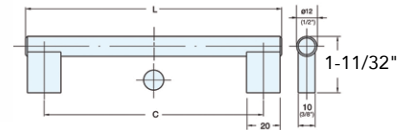

SUGATSUNE SOLID STAINLESS STEEL PULLS

Special Order

Satin Stainless Steel. Supplied with screws.
Pack: 25 each

Code	L	C	List/ea
1646*	4-5/8"	3-25/32"	$ 16.20
1647*	5-15/16"	5-1/32"	17.00
1648*	7-3/16"	6-5/16"	18.00
1650*	8-7/16"	7-9/16"	19.50
1651*	12-3/8"	11-7/16"	22.00
1652*	13-7/16"	12-9/16"	23.00
1653*	14-5/16"	13-7/16"	24.70
1654*	16-5/16"	15-7/16"	28.00
1655*	20-1/4"	19-3/8"	29.50
1656*	24-3/16"	23-5/16"	33.30