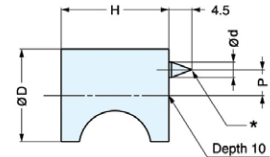

SUGATSUNE CABINET KNOB

Solid Brass

*MRB-L No anti-rotation pin.

Pack: 30 each, with screws.

Code	Finish	Dia.	Ht.	List/ea
MRBS-SN	Satin Nickel	11/16"	7/8"	$ 8.02
MRBL-CR	Pol. Chrome	15/16"	7/8"	6.07
MRBL-SN	Satin Nickel	15/16"	7/8"	6.07