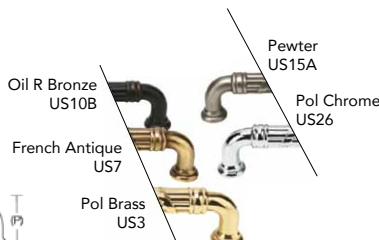

US10B  
Oil R Bronze

Pol Chrome US26

Satin Nickel US15

Pewter US15A

French Antique US7

Pol Brass US3

Code	D	P	List/ea
86279-	1-3/4"	1-1/4"	\$ 9.00
86280-	3"	1-5/8"	15.80

**RIBBON & REED KNOB**

US7  
French Antique

Pol Chrome US26

Satin Nickel US15

Pewter US15A

Pol Brass US3

Oil R Bronze US10B

Code	D	P	List/ea
86277-	1-1/4"	1-1/8"	\$ 9.00
86278-	1-3/4"	1-1/2"	15.80

**RIBBON & REED FIXED PULL - ESTATE**

US15  
Satin Nickel

Code	C/C	O/A	P	List/ea
86283-	3"	3-5/8"	1-1/4"	\$ 13.60
86284-	3-1/2"	4-1/8"	1-1/4"	14.80
86285-	4"	4-5/8"	1-1/4"	15.80
86286-	6"	6-5/8"	1-1/4"	22.60
86287-	10"	10-5/8"	1-3/8"	36.20