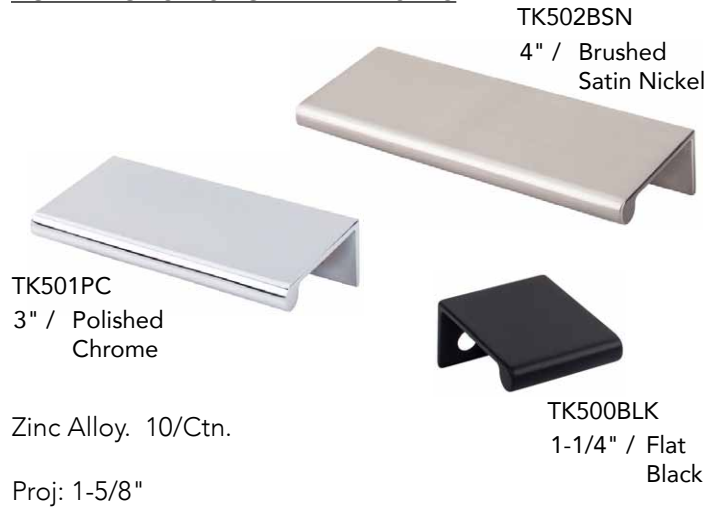

**TAMPERPROOF SCREWS:**

Specify "TMP" and add \$ 1.32 list

**TYDIX FLUSH PULL PRICING**

(Other Finishes are Available - Call for Price)

Code	Face Finish	Inside Finish	List/ea
61063 US3XBLK	Pol Brass	Black	\$ 122
61063 US26XBLK	Pol Chrome	Black	106
61063 US26DXBLK	Dull Chrome	Black	106
61063 US10BXBLK	Oil R Bronze	Black	106
61064 US3XBLK	Pol Brass	Black	136
61064 US26XBLK	Pol Chrome	Black	130
61064 US26DXBLK	Dull Chrome	Black	130
61064 US10BXBLK	Oil R Bronze	Black	130

5

**TAB PULLS**

**MOCKETT TAB DRAWER PULLS**

Made of handcast steel. 1/ Ctn.

Proj: 1-1/2"  
Ht: 3/4"

Code	Finish	A (Length)	List/ea
DP3-21	Black Chrome	1-1/4"	\$ 22.46
DP3-26	Pol Chrome	1-1/4"	18.17
DP3-3	Pol Brass	1-1/4"	22.46
DP3-17	Satin Nickel	1-1/4"	22.76
DP3A-21	Black Chrome	3"	27.68
DP3A-26	Pol Chrome	3"	24.20
DP3A-3	Pol Brass	3"	27.68
DP3A-17	Satin Nickel	3"	30.07
DP3B-26	Pol Chrome	4"	26.85
DP3B-3	Pol Brass	4"	29.81
DP3B-17	Satin Nickel	4"	31.55

**TOP KNOBS EUROPA TAB PULLS**

TK501PC  
3" / Polished Chrome

Zinc Alloy. 10/Ctn.  
Proj: 1-5/8"

TK502BSN  
4" / Brushed Satin Nickel

TK500BLK  
1-1/4" / Flat Black

Code	Finish	Length	List/ea
TK500BLK	Flat Black	1-1/4"	\$ 5.36
TK500BSN	Brushed Satin Nickel	1-1/4"	5.36
TK500PC	Polished Chrome	1-1/4"	5.36
TK501BLK	Flat Black	3"	8.90
TK501BSN	Brushed Satin Nickel	3"	8.90
TK501PC	Polished Chrome	3"	8.90
TK502BLK	Flat Black	4"	11.32
TK502BSN	Brushed Satin Nickel	4"	11.32
TK502PC	Polished Chrome	4"	11.32