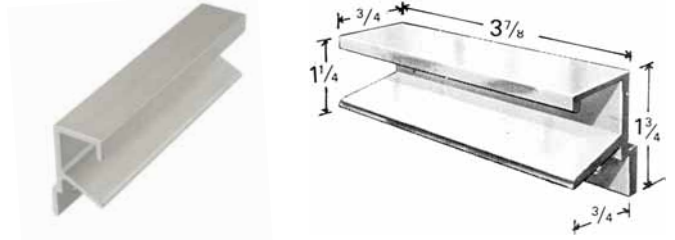

EPCO ARCHITECTURAL DRAWER PULLS

Surface Mounted

For 3/4" thick Panels. 3-7/8" and 6' Lengths. Anodized Aluminum. Mounts flush into 1-1/4" Height x (L = Length) cutout.

Code	Length	Ctn	List/ea
DP46A	3-7/8" L, 3" C/C	10 ea	$ 6.95
DP46LA	6' L, No Holes	10	57.05

EPCO ARCHITECTURAL DRAWER PULLS

Extruded

Extruded Handles, Anodized Aluminum, in 6' lengths. For 3/4" material. Saw Kerf: 1/8".