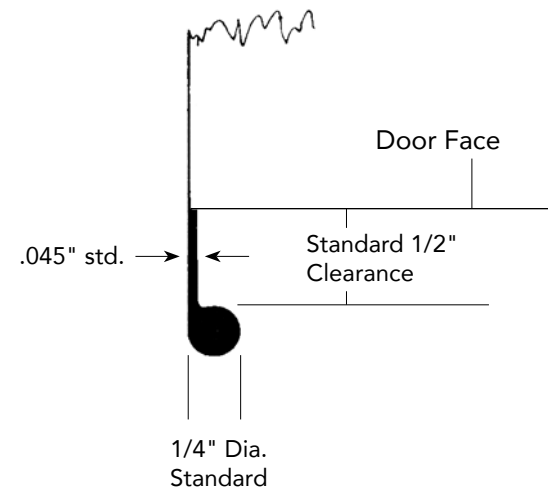

EDGE PULLS

TYDIX PULLS

TYDIX PULLS - All Special Order

Solid Brass

Please State the following information when ordering:

1. Desired Type (i.e., SR, SF, or SRO).
2. Roll Diameter: 1/4", 5/16", 3/8" or 1/2" are standard available roll diameters
3. Roll Length: 1-1/2" through 6"-- standard through 18"-- special
4. Thickness of Basic Drawer or Door (Screws will be located accordingly)
5. Thickness of any overlay (mirror, panel, etc.)
6. Clearance (if other than 1/2" std.)
7. Overall Dimension (OA) if important
8. Finish

NOTE: IT WOULD BE VERY HELPFUL TO INCLUDE A SKETCH

Type	Roll Dia x Length	Drawer Thickness	Finish	List/ea
SF	1/4" x 1-1/2"	3/4"	3, 26, 26D, 14	$ 56
SF	1/4" x 1-1/2"	3/4"	9, 10, 10B, 15	56
SR	1/4" x 1-1/2"	3/4"	3, 26, 26D, 14	56
SR	1/4" x 1-1/2"	3/4"	9, 10, 10B, 15	56
SRO	1/4" x 1-1/2"	3/4"	3, 26, 26D, 14	56
SRO	1/4" x 1-1/2"	3/4"	9, 10, 10B, 15	56

Other Roll Diameters and Lengths are available - Call for Quote.
For Rounded Roll Ends specify "RC" and add $ 1.20 to List price.