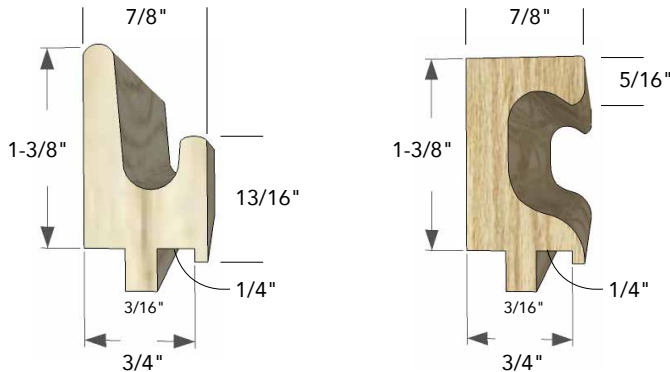

CONTINUOUS PULLS

MARCO CONTINUOUS OAK PULLS - 8' Lengths

Marco Continuous Oak Pulls are made of clear unfinished Red Oak. 8' Lengths. Fits 3/4" Drawer Fronts.

40 ea/ Ctn.

Code	Description	List/ea
CPC3-8-OAK	"C" Pull, for 3/4" Fronts, Oak	$ 27.59
CPC3-8-MAP	"C" Pull, for 3/4" Fronts, Maple	27.59
CPJ3-8	"J" Pull, For 3/4" Fronts	28.30