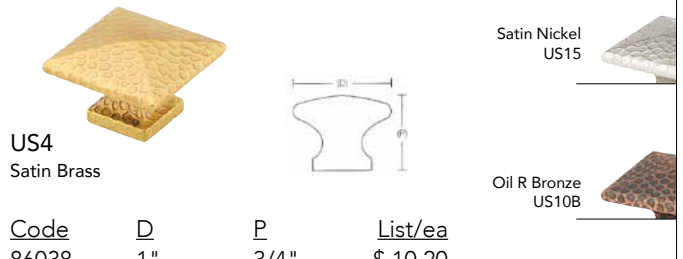

Pol Brass US3

Pol Chrome US26

Back Plate for Pull  
US10B / Oil R Bronze

Code	C/C	O/A	W	List/ea
86294-	4"	6-3/4"	1-1/4"	\$ 15.80

**EMTEK® Arts & Crafts**

**SOLID BRASS KNOBS AND PULLS**

**ROUND DIMPLED KNOB**

US10B  
Oil R Bronze

Code	D	P	List/ea
86037-	1-1/4"	1-1/4"	\$ 11.40
86213-	1-3/4"	1-1/2"	27.00

**SQUARE DIMPLED KNOB**

US4  
Satin Brass

Code	D	P	List/ea
86038-	1"	3/4"	\$ 10.20
86039-	1-1/4"	1"	11.40
86212-	1-3/4"	1-1/8"	27.40