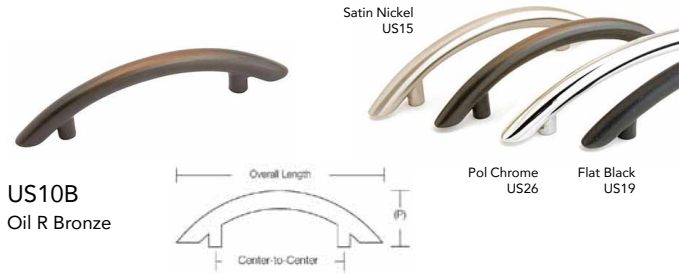

SOLID BRASS KNOBS AND PULLS

Contemporary **EMTEK®**

ARCH PULL

Code	C/C	OA	P	List/ea
86153-	3"	4-3/4"	1-1/8"	$ 10.20
86154-	3-1/2"	5-1/4"	1-1/8"	12.40
86155-	4"	5-3/4"	1-1/8"	13.60
86251-	6"	8-5/8"	1-1/4"	18.00