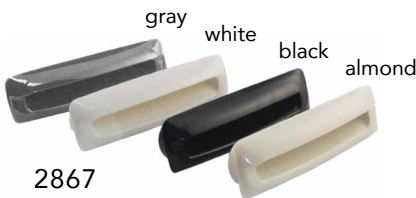

FLUSH MOUNT PLASTIC HANDLES

2867