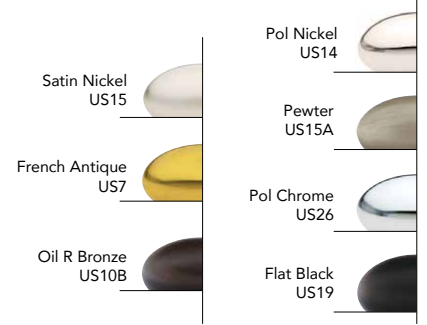

Traditional

EGG KNOB

Code	D	P	List/ea
86015-	1"	1"	$ 5.80
86016-	1-1/4"	1-1/4"	6.80
86124-	1-3/4"	1-5/8"	13.60