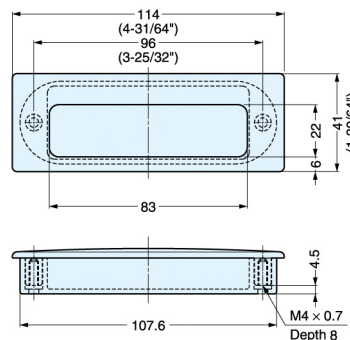

SUGATSUNE FLUSH PULL - Special Order
Stainless Steel & Black

Code	Finish	Ctn	List/ea
HH-K	Mirror, 316 Stainless, w/ Black ABS	10	$ 41.00