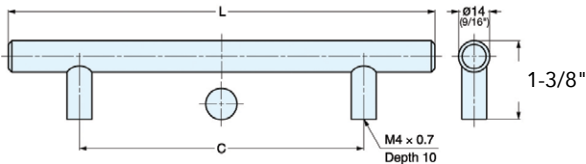

SUGATSUNE SOLID STAINLESS STEEL BAR PULLS

Satin Stainless Steel.
Supplied with screws.

Pack: 25 each