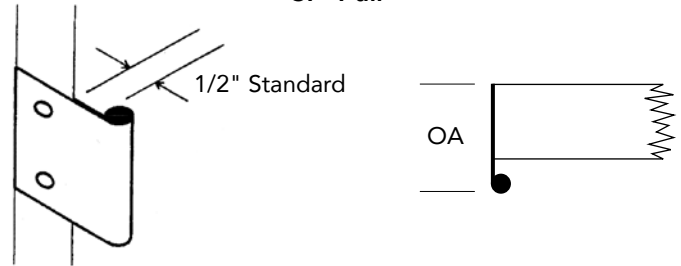

EDGE PULLS

TYDIX PULLS

TYDIX PULLS - All Special Order

Solid Brass

Please State the following information when ordering:

1. Desired Type (i.e., SR, SF, or SRO).
2. Roll Diameter: 1/4", 5/16", 3/8" or 1/2" are standard available roll diameters
3. Roll Length: 1-1/2" through 6"-- standard through 18"-- special
4. Thickness of Basic Drawer or Door (Screws will be located accordingly)
5. Thickness of any overlay (mirror, panel, etc.)
6. Clearance (if other than 1/2" std.)
7. Overall Dimension (OA) if important
8. Finish

NOTE: IT WOULD BE VERY HELPFUL TO INCLUDE A SKETCH

SF Pull

Type	Roll Dia x Length	Drawer Thickness	Finish	List/ea
SF	1/4" x 1-1/2"	3/4"	3, 26, 26D, 14	$ 56
SF	1/4" x 1-1/2"	3/4"	9, 10, 10B, 15	56
SR	1/4" x 1-1/2"	3/4"	3, 26, 26D, 14	56
SR	1/4" x 1-1/2"	3/4"	9, 10, 10B, 15	56
SRO	1/4" x 1-1/2"	3/4"	3, 26, 26D, 14	56
SRO	1/4" x 1-1/2"	3/4"	9, 10, 10B, 15	56

Other Roll Diameters and Lengths are available - Call for Quote.
For Rounded Roll Ends specify "RC" and add $ 1.20 to List price.