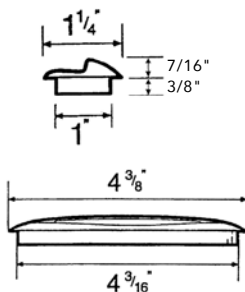

FLUSH PULLS

FORMS + SURFACES TAB PULLS - Special Order

Made of extruded aluminum.
Anodized finish. Projection: 1".
10 ea/ Ctn.

SC: Satin Clear
BL: Matte Black

Code	C/C	O/A	List/ea
HC430- SC/BL	1"	1-1/2"	$ 13.50
HC431- SC/BL	1-3/4"	2-1/4"	13.50
HC433- SC/BL	3"	3-1/2"	13.50

BAINBRIDGE RECESSED PULL

Recessed pull for all applications including lids, drawers, and doors. Plastic.

Size: 3-1/8" x 1-1/2" x 7/16" projection from mounting surface. With screws.

Code	Finish	Ctn	List/ea
1710-20BL	Black	100 ea.	$ 2.59
1710-20WH	White	100	1.99

FLUSH MOUNT PLASTIC HANDLES

Screw C to C: 3-3/4"
260 per ctn.

Code	Finish	List/ea
2867-010	White	$ 2.13
2867-014	Black	2.12
2867-020	Gray	1.88
2867-029	Almond	2.27

KV BRASS FLUSH DRAWER PULL

Beveled edge brass flush drawer pull. 12/box with screws.
1-3/4" x 3-1/4" x 9/16" deep, with beveled edges.

Code	Finish	Ctn	List/ea
819XPB	Pol. Brass	12	$ 11.09
819XANO	Anochrome	12	10.14

KV LABEL HOLDER

Card Size: 2-15/16" x 1-1/2"
Overall: 3-1/2" x 1-3/4"
Anochrome finish.

Code	Finish	Ctn	List/ea
704KV	Anochrome	100	$ 2.54

SUGATSUNE FLUSH PULL - Special Order
Stainless Steel & Black

Code	Finish	Ctn	List/ea
HH-K	Mirror, 316 Stainless, w/ Black ABS	10	$ 41.00