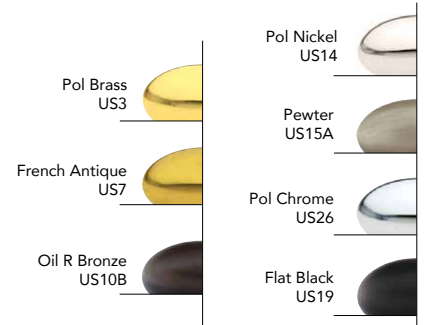

#### EGG KNOB

US3  
Pol Brass

Code	D	P	List/ea
86015-	1"	1"	\$ 5.80
86016-	1-1/4"	1-1/4"	6.80
86124-	1-3/4"	1-5/8"	13.60

#### PROVIDENCE KNOB

US15  
Satin Nickel

Code	D	P	List/ea
86013-	1"	1"	\$ 5.80
86014-	1-1/4"	1-1/8"	6.80
86027-	1-3/4"	1-1/2"	13.60

5

SOLID BRASS KNOBS AND PULLS

Traditional **EMTEK®**

**MELON KNOB**

US7  
French Antique