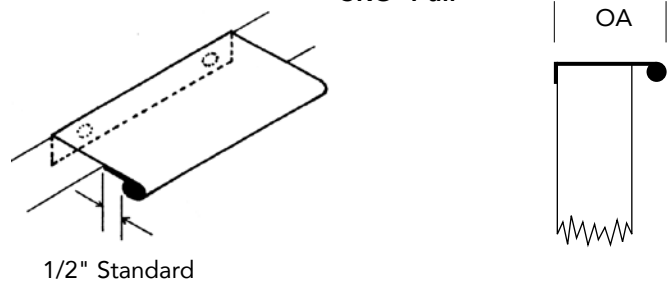

EDGE PULLS

TYDIX PULLS

TYDIX PULLS - All Special Order

Solid Brass

Please State the following information when ordering:

1. Desired Type (i.e., SR, SF, or SRO).
2. Roll Diameter: 1/4", 5/16", 3/8" or 1/2" are standard available roll diameters
3. Roll Length: 1-1/2" through 6"-- standard through 18"-- special
4. Thickness of Basic Drawer or Door (Screws will be located accordingly)
5. Thickness of any overlay (mirror, panel, etc.)
6. Clearance (if other than 1/2" std.)
7. Overall Dimension (OA) if important
8. Finish

NOTE: IT WOULD BE VERY HELPFUL TO INCLUDE A SKETCH

SRO Pull

Type	Roll Dia x Length	Drawer Thickness	Finish	List/ea
SF	1/4" x 1-1/2"	3/4"	3, 26, 26D, 14	$ 56
SF	1/4" x 1-1/2"	3/4"	9, 10, 10B, 15	56
SR	1/4" x 1-1/2"	3/4"	3, 26, 26D, 14	56
SR	1/4" x 1-1/2"	3/4"	9, 10, 10B, 15	56
SRO	1/4" x 1-1/2"	3/4"	3, 26, 26D, 14	56
SRO	1/4" x 1-1/2"	3/4"	9, 10, 10B, 15	56

Other Roll Diameters and Lengths are available - Call for Quote.
For Rounded Roll Ends specify "RC" and add $ 1.20 to List price.