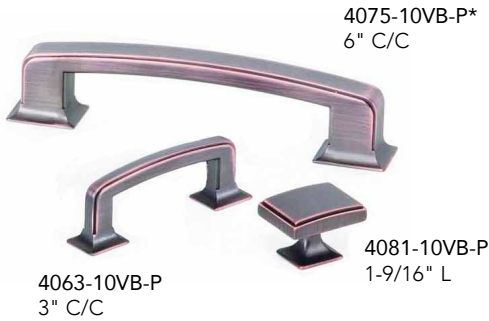

KNOBS AND PULLS

BERENSON

HEARTHSTONE COLLECTION

HEARTHSTONE COLLECTION

Pack: 25 ea.

Code	Description	L x W x H	List/ea
4063-10VB-P	Pull, 3" C/C, Verona Bronze	3-15/16" x 3/8" x 1-3/8"	$ 6.15
4064-1BPN-P	Pull, 3" C/C, Brushed Nickel	3-15/16" x 3/8" x 1-3/8"	6.15
4068-1055-P	Pull, 3" C/C, Matte Black	3-15/16" x 3/8" x 1-3/8"	6.15
4070-1BPN-P	Pull, 96mm C/C, Brushed Nickel	4-13/16" x 3/8" x 1-3/8"	7.59
4073-1WVB-P	Pull, 96mm C/C, Weathered Verona Bronze	4-13/16" x 3/8" x 1-3/8"	6.91
4074-1055-P*	Pull, 96mm C/C, Matte Black	4-13/16" x 3/8" x 1-3/8"	7.59
4075-10VB-P*	Pull, 6" C/C, Verona Bronze	7-3/8" x 11/16" x 1-11/16"	13.99
4076-1BPN-P	Pull, 6" C/C, Brushed Nickel	7-3/8" x 11/16" x 1-11/16"	15.39
4079-1WVB-P*	Pull, 6" C/C, Weathered Verona Bronze	7-3/8" x 11/16" x 1-11/16"	13.99
4081-10VB-P	Knob, Verona Bronze	1-9/16" x 1-1/8" x 1-1/8"	6.26
4083-1BPN-P	Knob, Brushed Nickel	1-9/16" x 1-1/8" x 1-1/8"	6.88
4085-1WVB-P	Knob, Weathered Verona Bronze	1-9/16" x 1-1/8" x 1-1/8"	6.26
4086-1055-P	Knob, Matte Black	1-9/16" x 1-1/8" x 1-1/8"	6.26

* Special Order

5