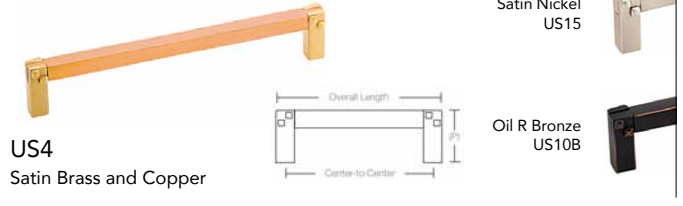

Pol Brass US3

Pol Chrome US26

Back Plate for Pull  
US10B / Oil R Bronze

Code	C/C	O/A	W	List/ea
86294-	4"	6-3/4"	1-1/4"	\$ 15.80

**EMTEK® Arts & Crafts**

**SOLID BRASS KNOBS AND PULLS**

**ROUND DIMPLED KNOB**

US10B  
Oil R Bronze

Code	D	P	List/ea
86037-	1-1/4"	1-1/4"	\$ 11.40
86213-	1-3/4"	1-1/2"	27.00

**SQUARE DIMPLED KNOB**

US4  
Satin Brass

Code	D	P	List/ea
86038-	1"	3/4"	\$ 10.20
86039-	1-1/4"	1"	11.40
86212-	1-3/4"	1-1/8"	27.40

**HAMMERED PULL**

US10B  
Oil R Bronze

Code	C/C	O/A	P	List/ea
86046-	3"	3-7/8"	1"	\$ 11.40
86047-	3-1/2"	4-3/8"	1"	12.40
86048-	4"	4-7/8"	1"	13.60

**MORTISE & TENON PULL**

US4  
Satin Brass and Copper

Code	C/C	O/A	P	List/ea
86043-	3"	3-3/8"	1-1/8"	\$ 15.80
86044-	3-1/2"	3-7/8"	1-1/8"	17.00
86045-	4"	4-3/8"	1-1/8"	18.00
86276-	6"	6-3/8"	1-1/8"	22.60