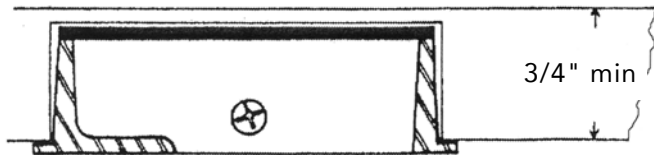

SINGLE PULL FOR DOORS & DRAWERS