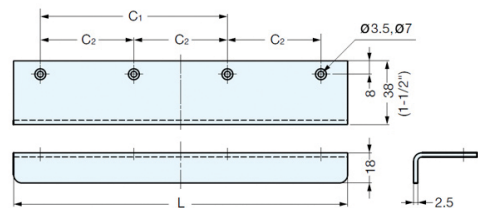

Code	L	C1	C2	Hole	Satin	Mirror
SN50S / M*	50 (1-31/32")	30 (1-3/16")	-	2	$ 8.19	$ 8.50
SN70S / M	70 (2-3/4")	46 (1-13/16")	-	2	8.90	10.41
SN95S / M*	95 (3-47/64")	65 (2-9/16")	-	2	11.63	13.00
SN120S / M*	120 (4-23/32")	90 (3-35/64")	45	3	13.14	16.00
SN-150S* / M*	150 (5-29/32")	114 (4-31/64")	57	3	18.20	18.50

* Special Order