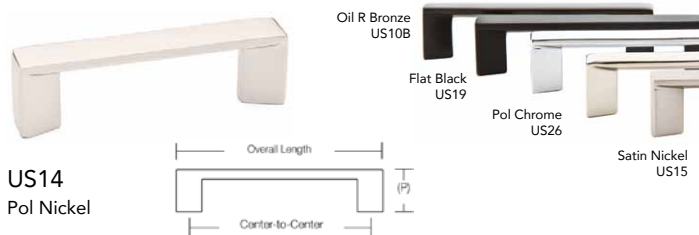

TRINITY PULL

Code	C/C	OA	P	List/ea
86263-	3"	3-1/2"	1"	$ 10.20
86264-	3-1/2"	4"	1"	12.40
86265-	4"	4-1/2"	1"	13.60
86266-	6"	6-1/2"	1"	18.00
86438-	8"	8-1/2"	1"	22.60
86267-	10"	10-1/2"	1"	27.00