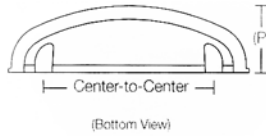

**WAVERLY KNOB**

US10B  
Oil R Bronze

Code	D	P	List/ea
86114-	1"	1"	\$ 5.80
86115-	1-1/4"	1-1/8"	6.80
86201-	1-3/4"	1-1/2"	13.60

5

**EMTEK® Traditional**

**SOLID BRASS KNOBS AND PULLS**

**CUP PULL**

US10B  
Oil R Bronze