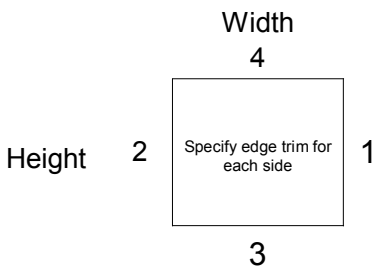

Ship To \_\_\_\_\_  
 Address \_\_\_\_\_  
 City \_\_\_\_\_ State/Zip \_\_\_\_\_  
 Contact \_\_\_\_\_ Tel \_\_\_\_\_

Qty	Width	Height	Door Color	Grain	Edge 1	Edge 2	Edge 3	Edge 4	Notes:

**Minimum panel size for Edgebanding: 3.5"**  
**Maximum panel size for Edgebanding: 107.5" x 47.5"**