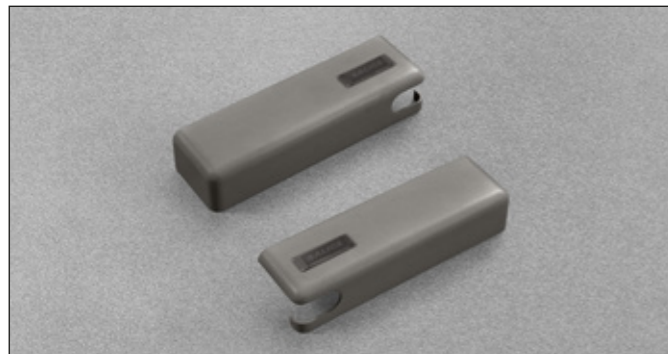

KITCHEN

KITCHEN

OFFICE

COLOURS OF THE COVER FOR THE SYSTEMS

White
Cover cap: nickel-plated finish

Glossy white
Cover cap: nickel-plated finish

Grey
Cover cap: nickel-plated finish

Stainless steel
Cover cap: nickel-plated finish

Satin metal black
Cover cap: titanium finish

Glossy metal black
Cover cap: titanium finish

Champagne
Cover cap: nickel-plated finish

www.salice.com

Digital contents:

- **Technical pamphlet in Pdf format**
- **Presentation in Pdf format**
- **Video**